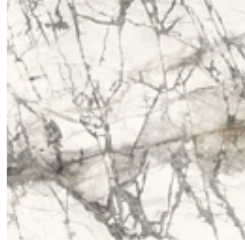

BONALDO

Combination

Designer: Alain Gilles

The union of the circle, rectangle and half sphere creates an object whose perception and interpretation vary according to the observer's point of view. Combination is in all respects an element that is always original, with a variable character: when seen from the front, the rectangular element looks very wide; the same element, when observed from the side, on the other hand, appears to be extremely slender. Combination is a modern coffee table for living room available in two different heights and in numerous painted metal finishes: among them, the elegant bronze, lead, pearl gold and clouded chrome, brown nickel and dark nickel shades.

Painted metal
Mat lead

Painted metal
Mat brass

Painted metal
Mat copper

Painted metal
Mat pearl gold

Mat ceramic
Ardesia grey

Glossy ceramic
Calacatta

Silk finish ceramic
Calacatta macchia vecchia

Mat ceramic
Laurent

Glossy ceramic
Black Onyx

Glossy ceramic
Imperial grey

Glossy ceramic
Mountain peak

Glossy ceramic
Rosso imperiale

Marble
Calacatta

Marble
Carrara

Marble
Marquinia

Base