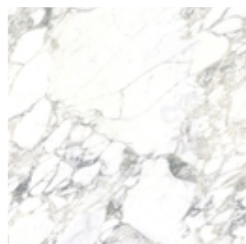

BONALDO

Combination

Designer: Alain Gilles

The union of the circle, rectangle and half sphere creates an object whose perception and interpretation vary according to the observer's point of view. Combination is in all respects an element that is always original, with a variable character: when seen from the front, the rectangular element looks very wide; the same element, when observed from the side, on the other hand, appears to be extremely slender. Combination is a modern coffee table for living room available in two different heights and in numerous painted metal finishes: among them, the elegant bronze, lead, pearl gold and clouded chrome, brown nickel and dark nickel shades.

Painted metal
Mat lead

Painted metal
Mat brass

Painted metal
Mat copper

Painted metal
Mat pearl gold

Mat ceramic
Ardesia grey

Glossy ceramic
Calacatta

Silk finish ceramic
Calacatta macchia vecchia

Mat ceramic
Laurent

Glossy ceramic
Black Onyx

Glossy ceramic
Imperial grey

Glossy ceramic
Mountain peak

Glossy ceramic
Rosso imperiale

Marble
Calacatta

Marble
Carrara

Marble
Marquinia

Base