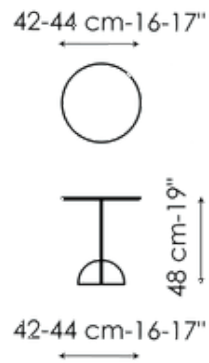

Data sheet

Combination low

Width: 42-44cm

Depth: 42cm

Height: 40cm

Combination high

Width: 42-44cm

Depth: 42cm

Height: 48cm

Finishes

Top

Painted metal
Mat white

Painted metal
Mat black

Painted metal
Mat dove grey

Painted metal
Mat brown

Painted metal
Mat bronze