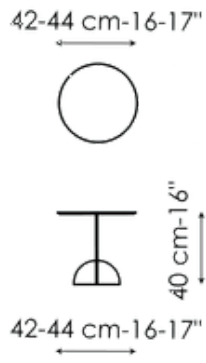

Data sheet

Combination low

Width: 42-44cm

Depth: 42cm

Height: 40cm

Combination high

Width: 42-44cm

Depth: 42cm

Height: 48cm

Finishes

Top

Painted metal
Mat white

Painted metal
Mat black

Painted metal
Mat dove grey

Painted metal
Mat brown

Painted metal
Mat bronze